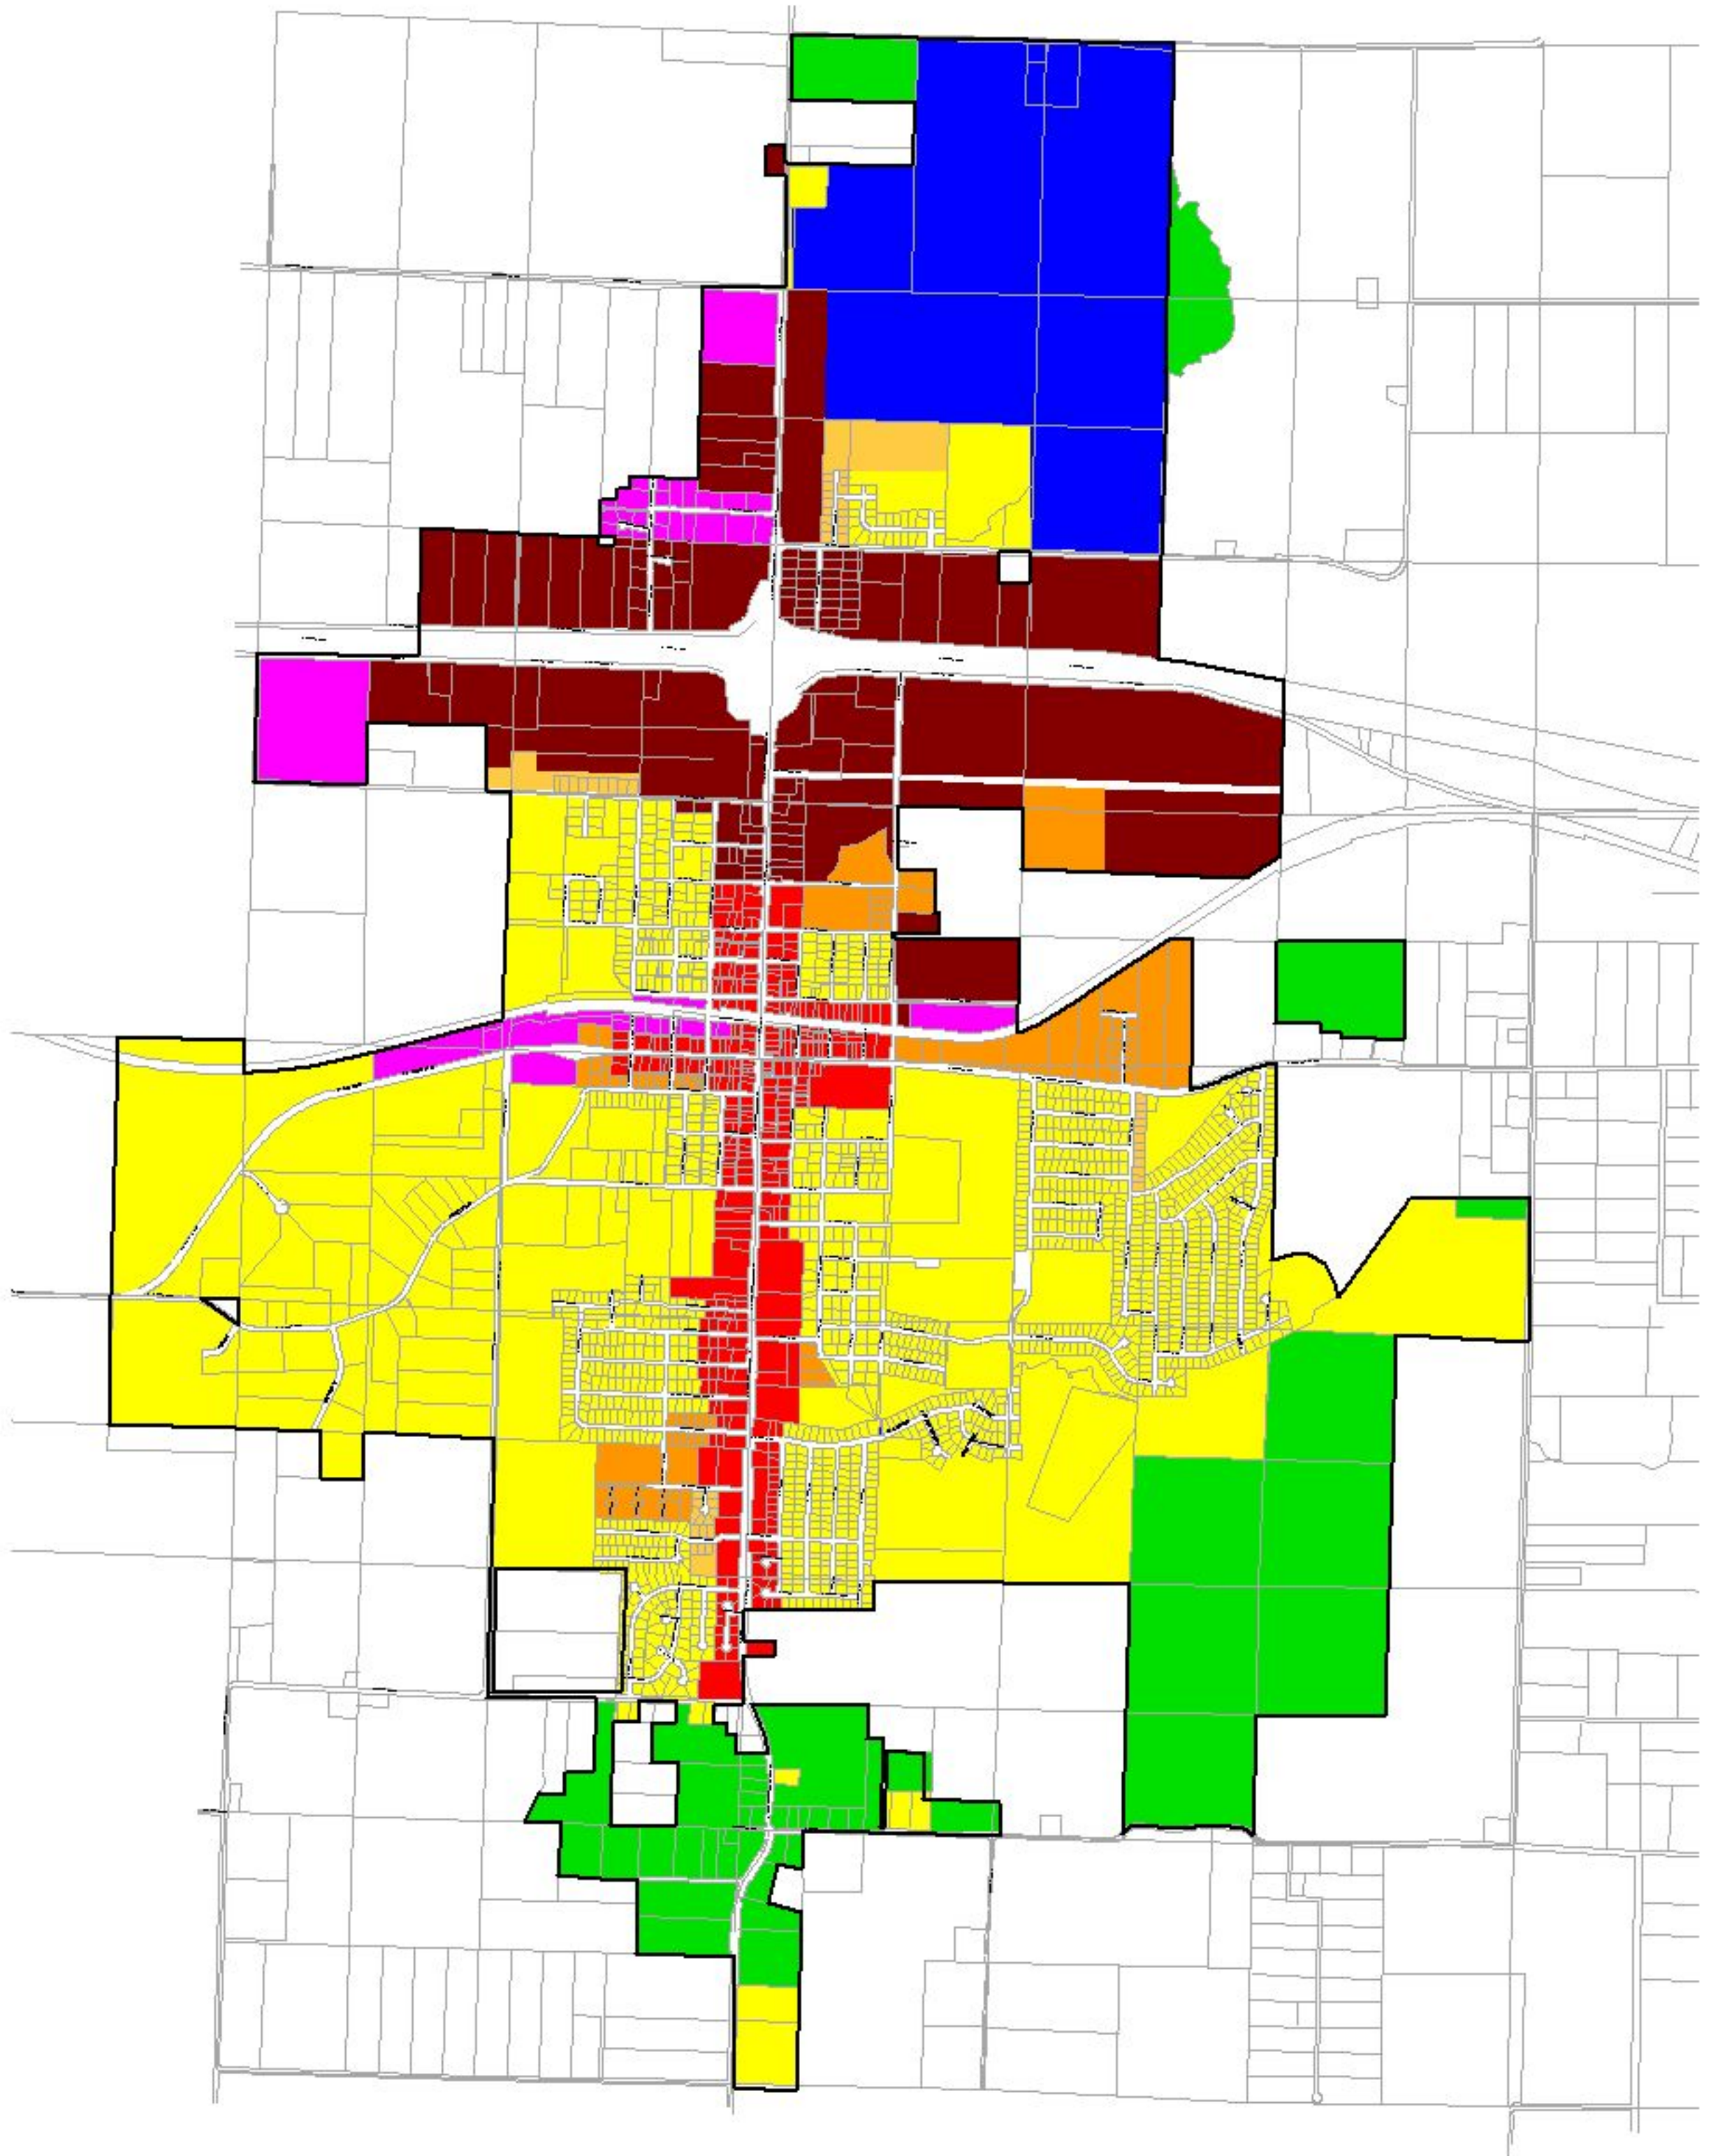

CITY OF OAK GROVE, MISSOURI ZONING MAP

Proposed Zoning

- A-1 AGRICULTURAL DISTRICT
- R-1 SINGLE FAMILY DWELLING DISTRICT
- R-2 TWO - FAMILY DWELLING DISTRICT
- R-3 MULTIPLE - FAMILY DWELLING DISTRICT
- C-1 NEIGHBORHOOD COMMERCIAL
- C-2 DOWNTOWN COMMERCIAL
- C-3 HIGHWAY COMMERCIAL
- M-1 INDUSTRIAL DISTRICT
- PUD - PLANNED BUSINESS DISTRICT

2000 0 2000 Feet